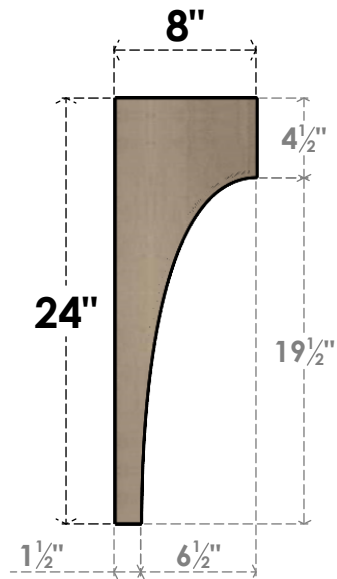

# ITEM NUMBER: CORU04X08X24STORCPR

4"W X 8"D X 24"H SERIES 2 THIN STOCKPORT ROUGH CEDAR TIMBERTHANE FAUX WOOD CORBEL, PRIMED

**SIDE PROFILE**

**FRONT PROFILE**

**ISOMETRIC**

EKENA MILLWORK  
2300 WEST MAIN ST.  
CLARKSVILLE, TX 75426  
TOLL FREE: 866-607-0453  
WWW.EKENAMILLWORK.COM

NOTES

1. INSTALLATION TO BE COMPLETED IN ACCORDANCE WITH MANUFACTURER'S SPECIFICATIONS.
2. DRAWING MAY NOT BE TO SCALE
3. THIS DRAWING IS INTENDED FOR DESIGN AND PLANNING PURPOSES ONLY.
4. ALL INFORMATION CONTAINED HEREIN WAS CURRENT AT THE TIME OF DEVELOPMENT BUT MUST BE REVIEWED AND APPROVED BY THE PRODUCT MANUFACTURER TO BE CONSIDERED ACCURATE.
5. TIMBERTHANE ARCHITECTURAL PRODUCTS ARE MADE FROM HIGH DENSITY URETHANE AND COME FACTORY PRIMED