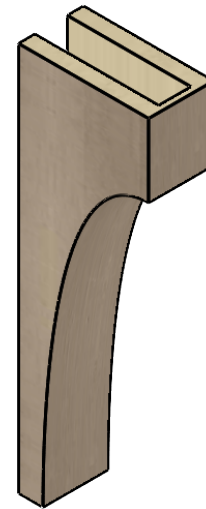

# ITEM NUMBER: CORU04X08X24STORCPR

4"W X 8"D X 24"H SERIES 2 THIN STOCKPORT ROUGH CEDAR TIMBERTHANE FAUX WOOD CORBEL, PRIMED

**SIDE PROFILE**

**FRONT PROFILE**

**ISOMETRIC**

EKENA MILLWORK  
2300 WEST MAIN ST.  
CLARKSVILLE, TX 75426  
TOLL FREE: 866-607-0453  
WWW.EKENAMILLWORK.COM

NOTES

1. INSTALLATION TO BE COMPLETED IN ACCORDANCE WITH MANUFACTURER'S SPECIFICATIONS.
2. DRAWING MAY NOT BE TO SCALE
3. THIS DRAWING IS INTENDED FOR DESIGN AND PLANNING PURPOSES ONLY.
4. ALL INFORMATION CONTAINED HEREIN WAS CURRENT AT THE TIME OF DEVELOPMENT BUT MUST BE REVIEWED AND APPROVED BY THE PRODUCT MANUFACTURER TO BE CONSIDERED ACCURATE.
5. TIMBERTHANE ARCHITECTURAL PRODUCTS ARE MADE FROM HIGH DENSITY URETHANE AND COME FACTORY PRIMED