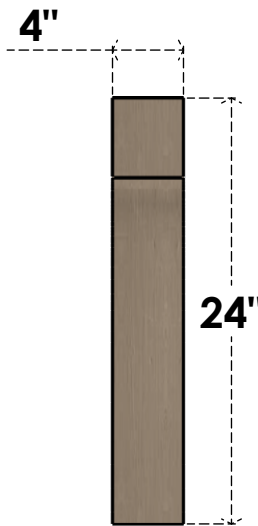

# ITEM NUMBER: CORU04X08X24STORCPR

4"W X 8"D X 24"H SERIES 2 THIN STOCKPORT ROUGH CEDAR TIMBERTHANE FAUX WOOD CORBEL, PRIMED

**SIDE PROFILE**

**FRONT PROFILE**

**ISOMETRIC**

EKENA MILLWORK  
2300 WEST MAIN ST.  
CLARKSVILLE, TX 75426  
TOLL FREE: 866-607-0453  
WWW.EKENAMILLWORK.COM

NOTES

1. INSTALLATION TO BE COMPLETED IN ACCORDANCE WITH MANUFACTURER'S SPECIFICATIONS.
2. DRAWING MAY NOT BE TO SCALE
3. THIS DRAWING IS INTENDED FOR DESIGN AND PLANNING PURPOSES ONLY.
4. ALL INFORMATION CONTAINED HEREIN WAS CURRENT AT THE TIME OF DEVELOPMENT BUT MUST BE REVIEWED AND APPROVED BY THE PRODUCT MANUFACTURER TO BE CONSIDERED ACCURATE.
5. TIMBERTHANE ARCHITECTURAL PRODUCTS ARE MADE FROM HIGH DENSITY URETHANE AND COME FACTORY PRIMED